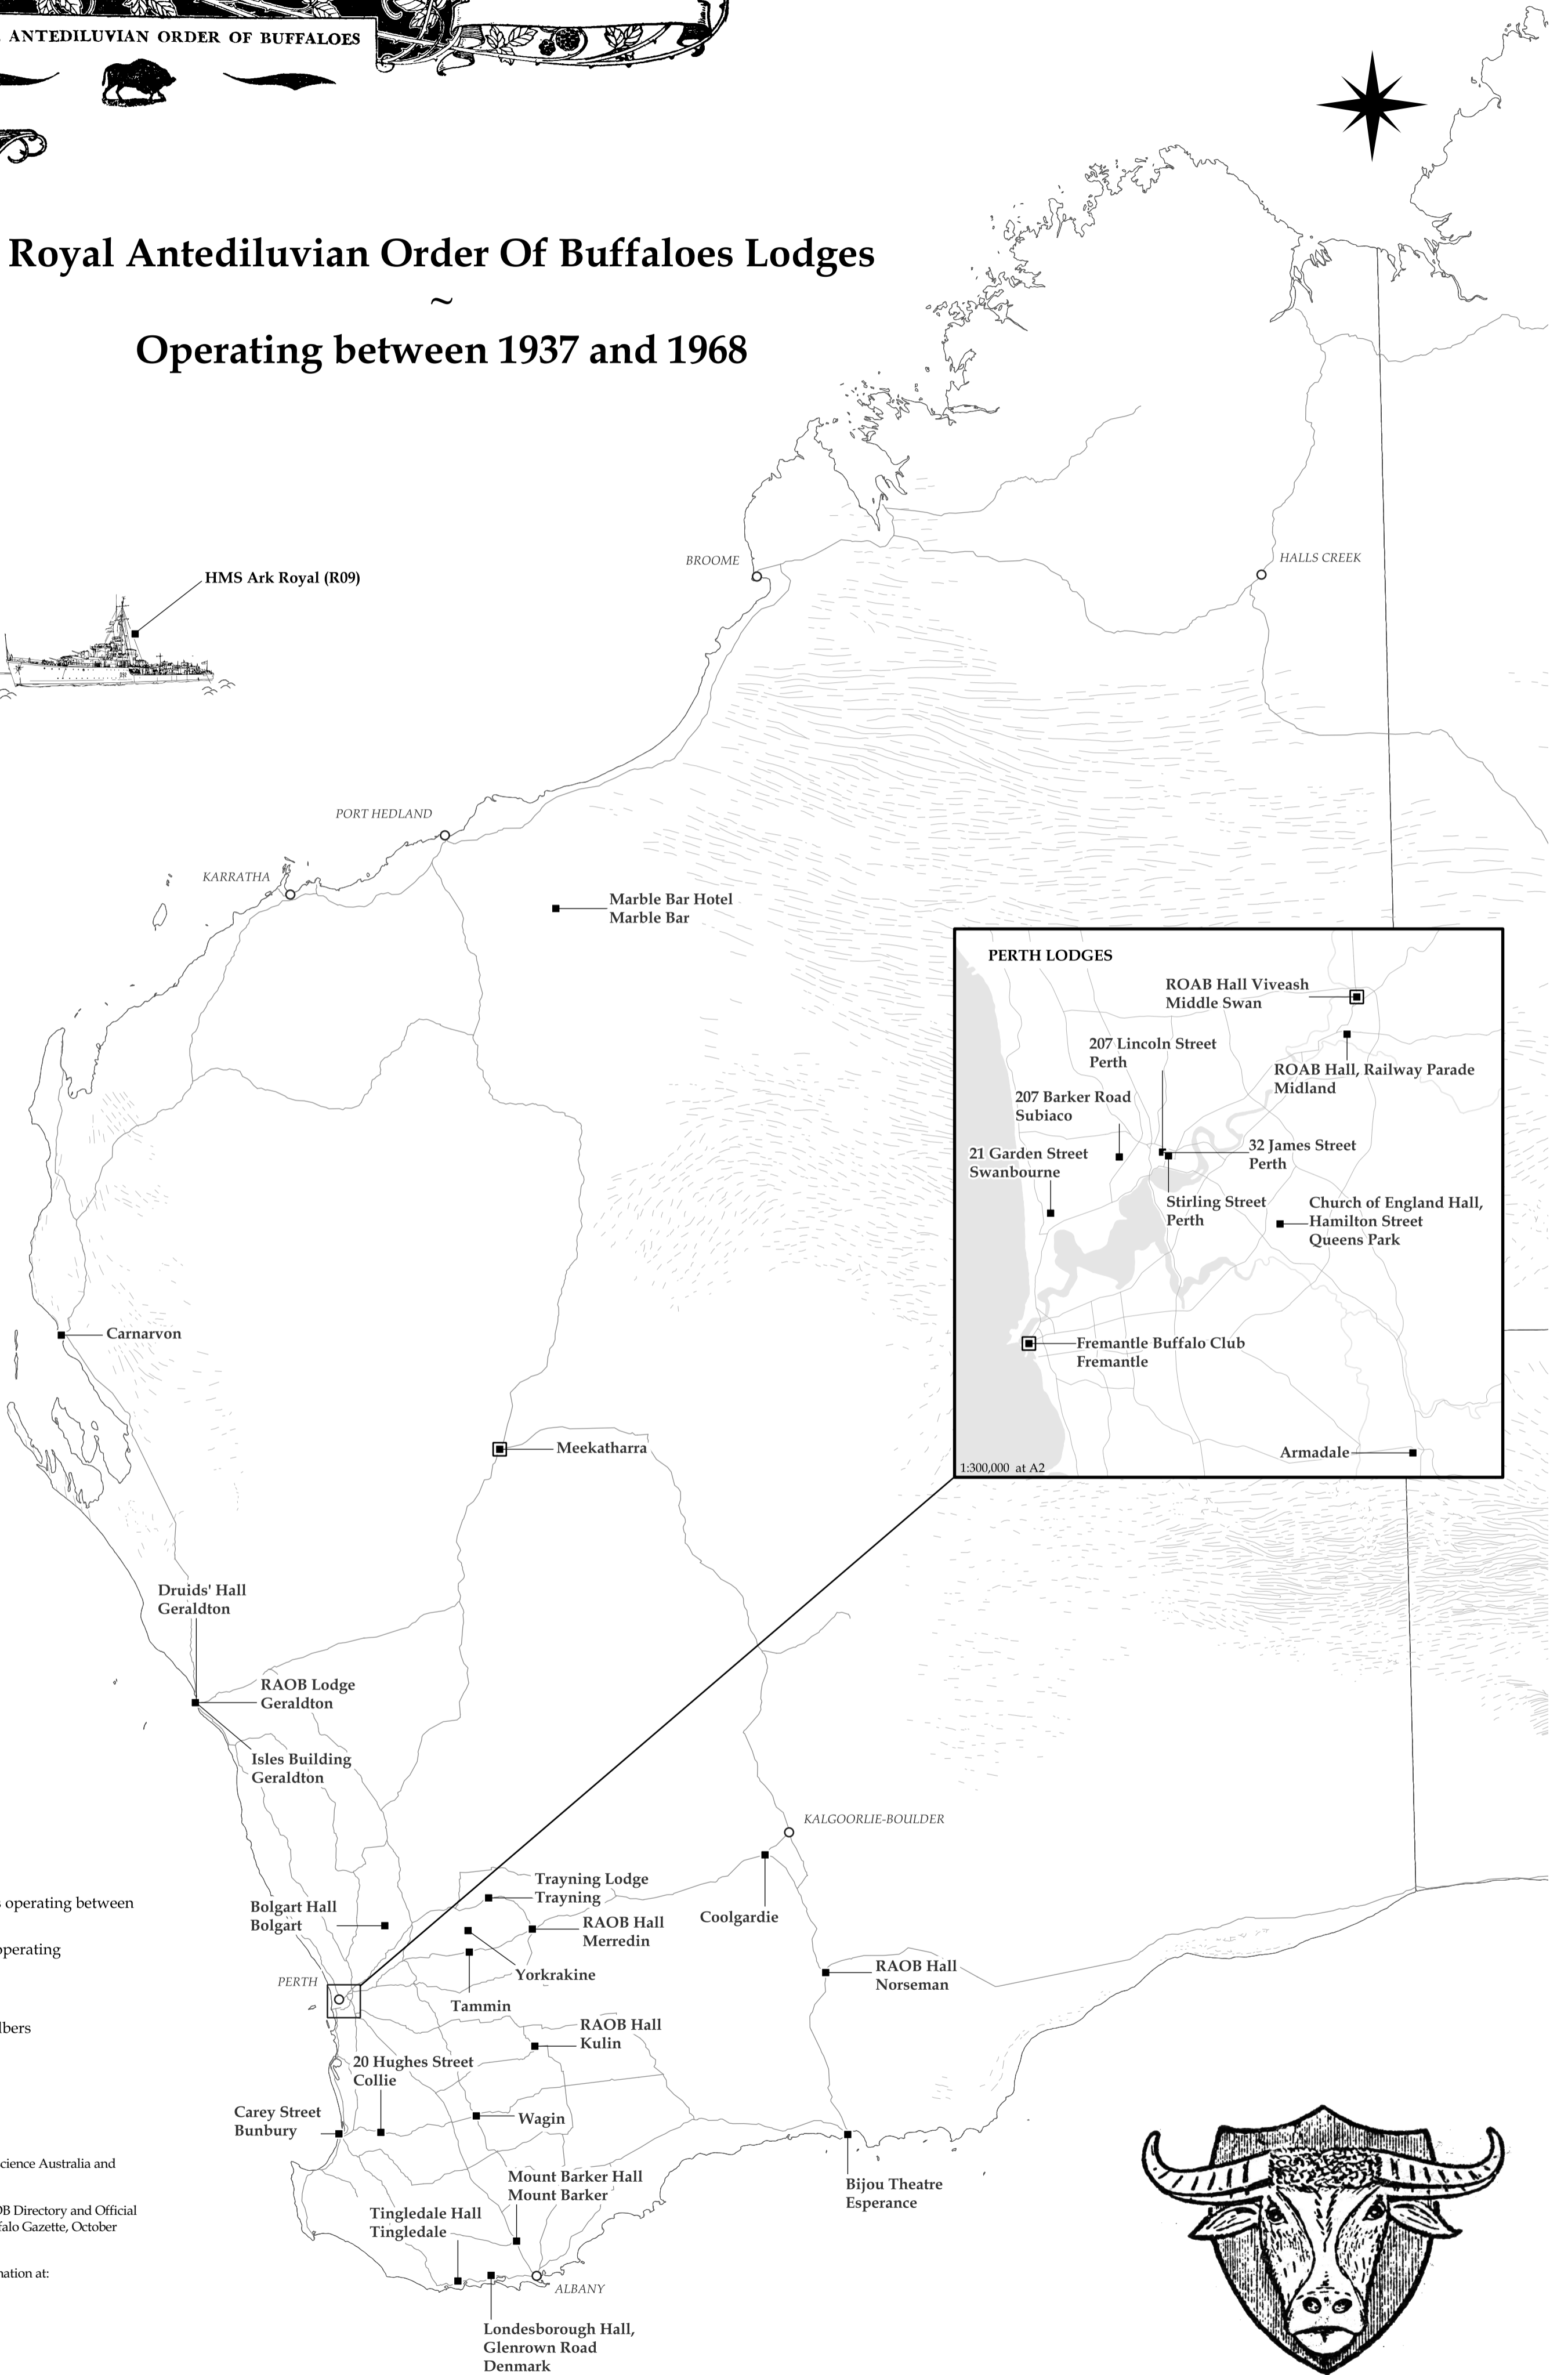

Royal Antediluvian Order Of Buffaloes Lodges

Operating between 1937 and 1968

- Selection of lodges operating between 1937 and 1968
- Lodges currently operating

1:5,000,000 at A2
GDA2020 Australian Albers

Base map data sources: Geoscience Australia and Wikimedia Commons.
Lodge location sources: ROAB Directory and Official List of Lodges, 1968 and Buffalo Gazette, October 1948.

More map and source information at:
freopedia.org/BUFF2026-9